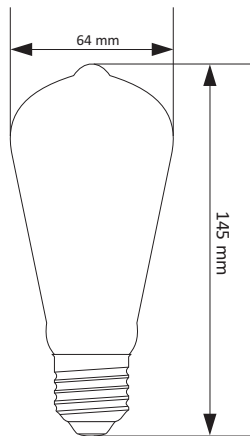

BG- LED лампа; EN - LED lamp; SRB- Sijalice LED; HR- LED žarulje; BIH Sijalice LED; SLO- LED svetila; HU- LED lámpa; RO- Becuri cu LED; GR- Λαμπτήρες LED; MK - LED светилка; SK - LED lampka; PL - Lampa LED; P - Lâmpada LED; IT - Lampada a LED

INCANDESCENT LED VINTAGE

■ Технически параметри:

Напрежение: ~230V

Честота: 50/60Hz

Мощност: 60W

Лумени: 245lm

Светлоизточник: –

Ъгъл на светене: 360°

Цветна температура: 2700K

Димируемост: Да

Индекс на цвето предаване: Ra≥80

Живот на лампата: 3000 h

■ Приложение

- Само в подходящи осветителни тела
- Използва се в полилеи и други декоративни осветителни тела за създаване на красиви светлинни ефекти
- Подходящи са за декорация в жилищни сгради, хотели, ресторанти

■ Характеристика на лампите

- Елегантен дизайн, идеален за декоративни инсталации
- Много ниска консумация на енергия
- Незабавно 100% светлина, без време за загряване
- Лесна подмяна на класически конвенционални лампи
- Лампи без живак

IP20